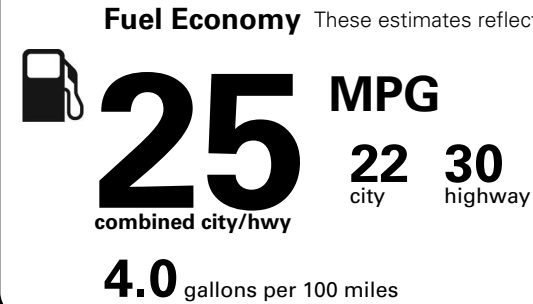

Fuel Economy and Environment

Gasoline Vehicle

Small SUV 2WD range from 16 to 120 MPGe. The best vehicle rates 136 MPGe.

You spend \$500 in fuel costs over 5 years compared to the average new vehicle.

Annual fuel cost \$1,600