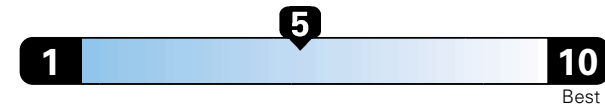

2020 MODEL YEAR

Jeep RENEGADE LATITUDE FWD

For more information visit: www.jeep.com
or call 1-877-IAM-JEEP

FCA US LLC

THIS VEHICLE IS MANUFACTURED TO MEET SPECIFIC UNITED STATES REQUIREMENTS. THIS VEHICLE IS NOT MANUFACTURED FOR SALE OR REGISTRATION OUTSIDE OF THE UNITED STATES.

MANUFACTURER'S SUGGESTED RETAIL PRICE OF THIS MODEL INCLUDING DEALER PREPARATION

Base Price: **$24,395**

JEEP RENEGADE LATITUDE 4X2

Exterior Color: Bikini Metallic Clear-Coat Exterior Paint

Interior Color: Black Interior Color

Interior: Deluxe Cloth High-Back Bucket Seats

Engine: 2.4L I4 Zero Evap M-Air Engine

Transmission: 9-Speed 948TE Automatic Transmission

STANDARD EQUIPMENT (UNLESS REPLACED BY OPTIONAL EQUIPMENT)

FUNCTIONAL/SAFETY FEATURES

- Advanced Multistage Front Air Bags
- Supplemental Side-Curtain Front and Rear Air Bags
- Supplemental Front Seat Side Air Bags
- Driver Inflatable Knee-Bolster Air Bag
- ParkView® Rear Back-Up Camera
- Anti-Lock 4-Wheel-Disc Brakes
- Electric Park Brake
- Electronic Stability Control
- Electronic Roll Mitigation
- All-Speed Traction Control
- Speed Control
- Push-Button Start
- Electric Power Steering
- Capless Fuel-Fill
- Daytime Running Lamp System
- Hill Start Assist
- Tire Pressure Monitoring Display
- Rear Window Wiper/Washer
- Variable Intermittent Windshield Wipers

INTERIOR FEATURES